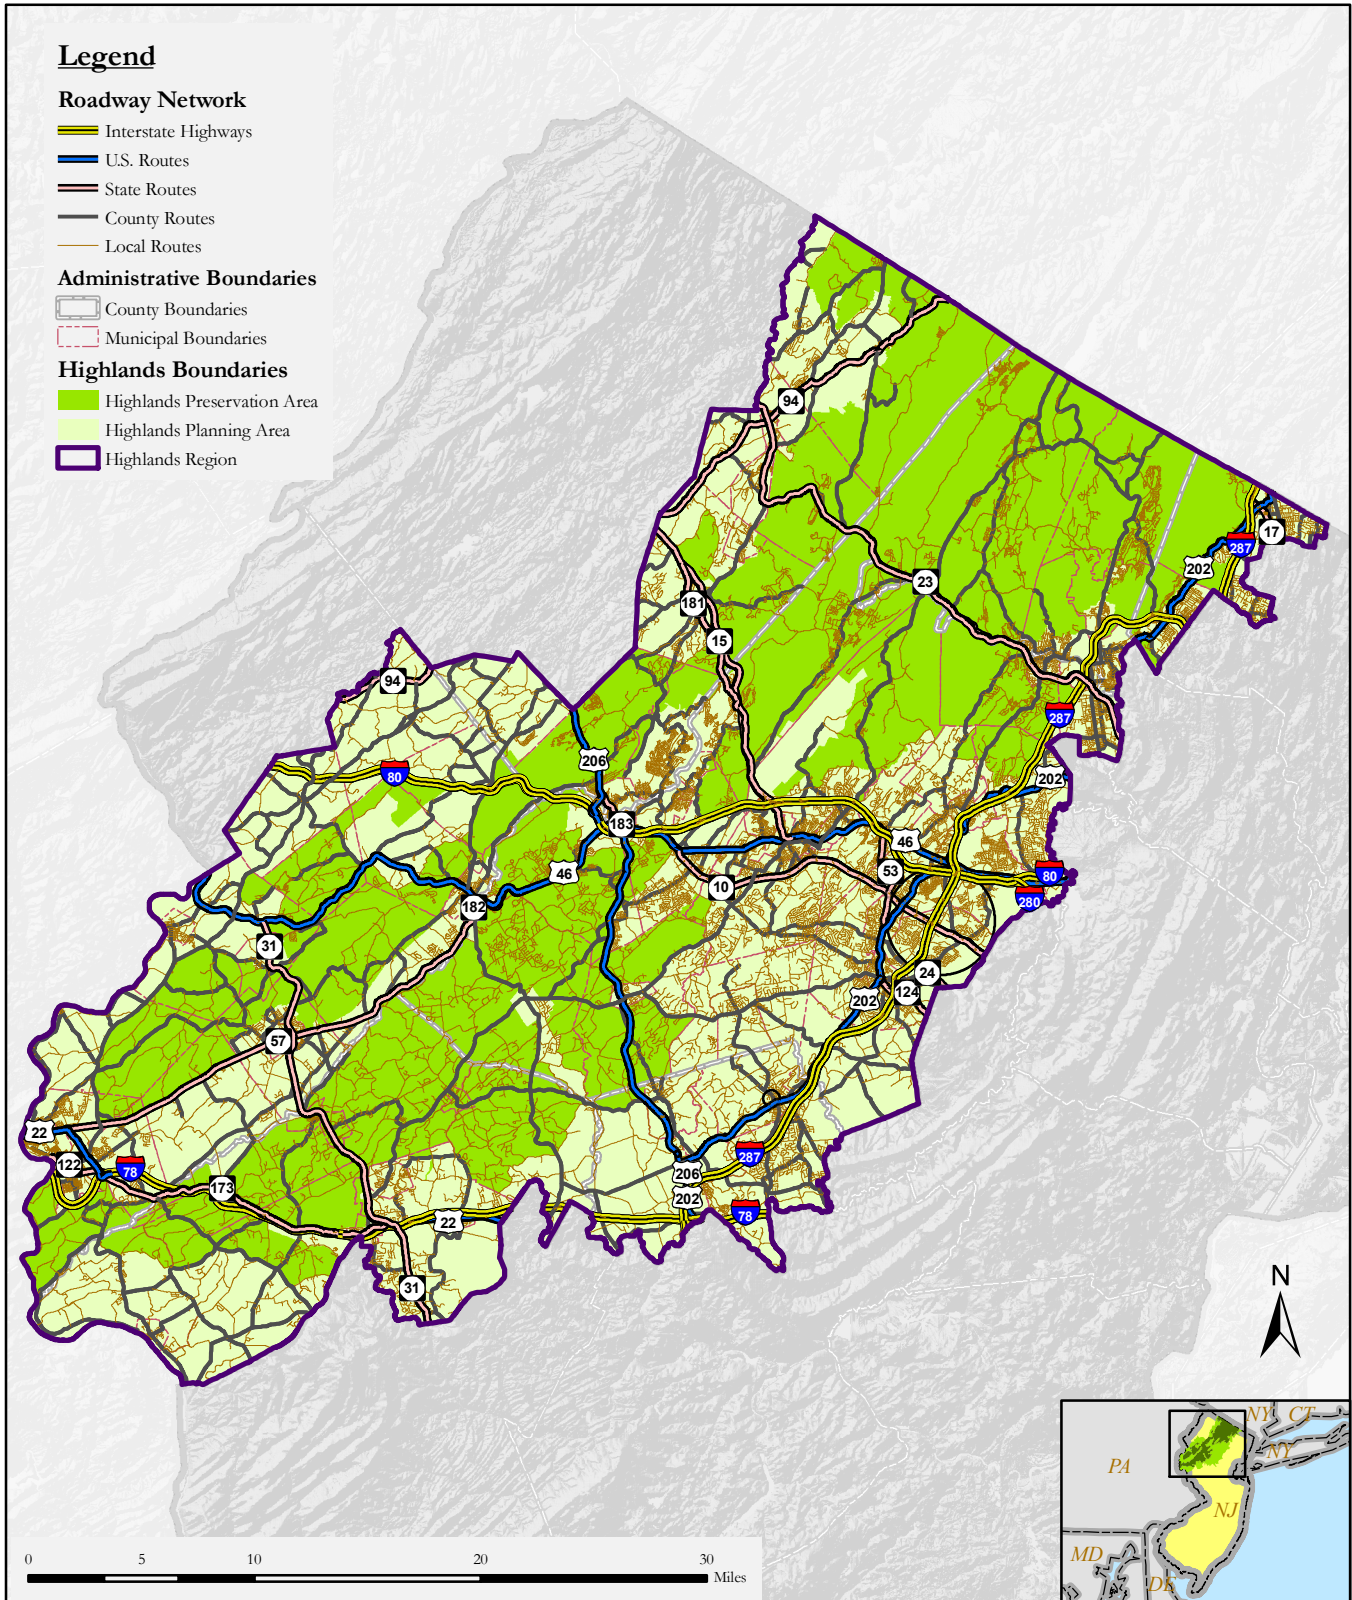

Roadway Network

The Highlands Council makes no representations of any kind, including, but not limited to, the warranties of merchantability or fitness for a particular use, nor are any such warranties to be implied with respect to the information contained on this map. The State of New Jersey shall not be liable for any actions taken or omissions made from reliance on any information contained herein from whatever source nor shall the State be liable for any other consequences from any such reliance. Additional sources of information may include NJDOT and NJDEP GIS digital data, but this secondary product has not been verified by NJDOT or NJDEP.

**Highlands Regional Master Plan
Final Draft, November 2007**

Sources:
New Jersey Highlands Council, 2006
New Jersey Department of Transportation, 2004